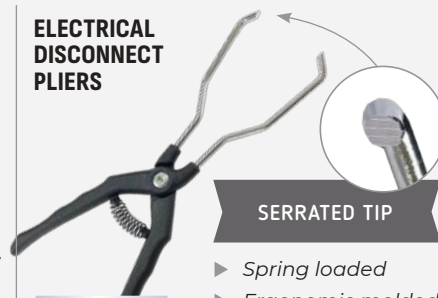

### PUSH TAB ELECTRICAL DISCONNECT PLIERS

Remove push tab fittings on Fuel Injectors, Ignition Coils, Mass Airflow Sensors etc.

Long length / swivel jaws for hard to reach places.

SWIVEL DESIGN

**\$79**

ET7074

### ELECTRICAL DISCONNECT PLIERS

SERRATED TIP

- ▶ Spring loaded
- ▶ Ergonomic molded handles
- ▶ 215 mm

**\$39**

ET7070