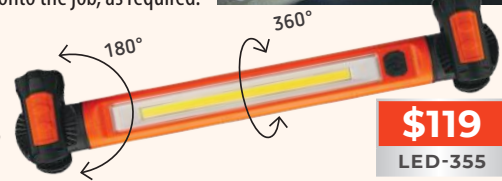

$119
LED-355

GROZ

POCKET FLASH LIGHT

Adjustable 5W SMD. 50 - 500 lumen - change light intensity. Memory function retains light intensity. Quality aluminium body / pocket clip. Up to 2.5 hour runtime.

$65
LED-190