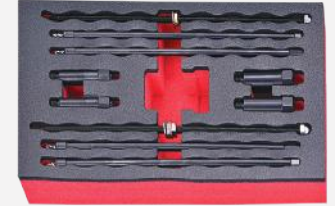

BROKEN ELECTRODES

Drills out broken electrode terminals, which can break off when removing the glow plug.