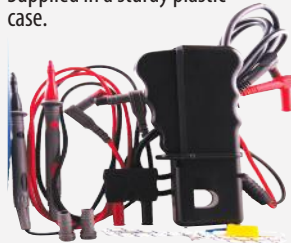

AUTOMOTIVE

Auto/manual ranging DMM with inductive pick up & K type temperature probe. RPM measurement, millisecond pulse duty cycle, dwell angle. Data hold & relative functions. Supplied in a sturdy plastic case.

- IP67 dustproof & waterproof.
- Fused current inputs and overload protection.
- High contrast 4000 counts display with backlight.

1000V CAT III
$219
ET2604

BATTERY TESTERS

12V / 24V BATTERY ANALYSER

Tests all 12V auto batteries including stop / start AGM & EFB. Also tests 12V & 24V starting and charging systems.

- Testing range: 100-2,000 CCA

$289
BT715