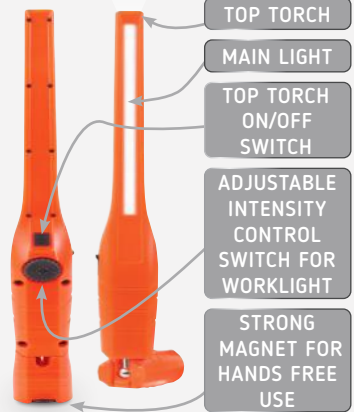

SLIM TORCH

Powerful COB LEDs deliver up to 600 Lumen with an intensity control dial.