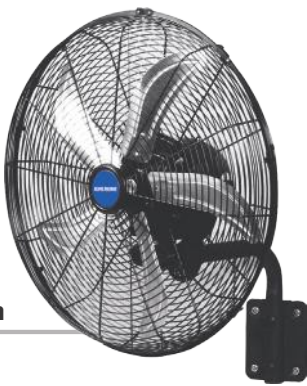

KINCROME Heavy Duty Wall Fan

1. 500mm [20"]
2. > 3 Speed, 5 aluminium blades
   - > 111W Induction motor
   - > Oscillation & adjustable tilt
   - > 115m³/min air delivery
3. KP1010

$229